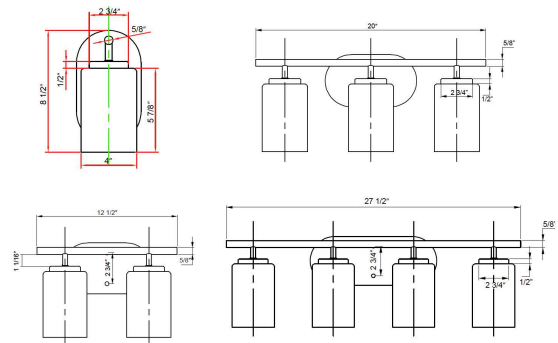

**See Ordering Notes For Finishes and Dimensions**

**Light Source:** Requires (Per Head) 1 x 120V-60Hz, 9W Medium Base A19 Lamp (Not Included)

**Mounting:**

- Ceiling Canopy fits standard electrical box
- Fixture can be mounted with glass shades facing up or down

**Notes/Certifications/Warranty:**

- CSA-us Certified for Damp Locations
- 1 Year Limited Warranty

**Dimensions:**

PART #	NOTES	FINISH
LL4918-1MB	1 Light Vanity 8.50" H x 4.00"W x 4.00"E	<b>BN MBK</b>
LL4918-2MB	2 Light Vanity 8.50" H x 12.50"W x 4.00"E	
LL4918-3MB	3 Light Vanity 8.50" H x 20.00"W x 4.00"E	
LL4918-4MB	4 Light Vanity 8.50" H x 27.50"W x 4.00"E	